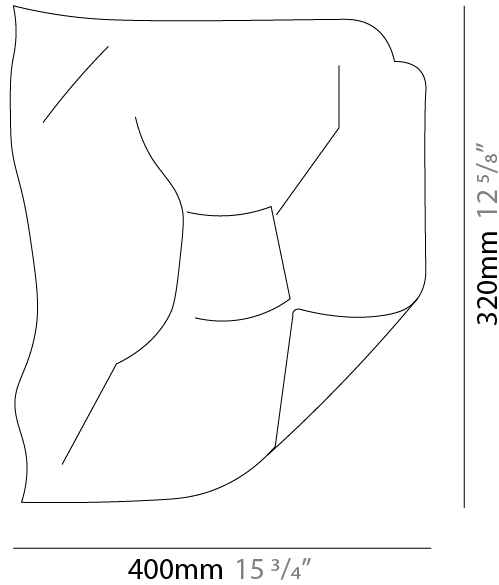

D132143- _____
base number

1. To build a product code in our configurator select the specify button on the base model # product page
2. To build a manual product code on this datasheet choose from the options listed below in blue font and add the suffix to the base model #

GENERAL

Series: Non So!
Brand: Knikerboker
Division: Design
Mounting Type: Surface
Mounting Location: Ceiling
Subcategory: Ambient

PHYSICAL

Shape: Square
Length (mm): 320
Length (in): 12 ⁵/₈
Height (mm): 400
Height (in): 15 ³/₄
Extension (mm): 160
Extension (in): 6 ⁵/₁₆
Light Distribution: Indirect
Fixture Finish: EWH / EBK / MAN / COF / PRD / SLF / GLF / CLF / BRL / EWS / EWG / EWC / EWR / EBS / EBG / EBC / EBC / EBB / MAS / MAD / MAC / MAB / COS / CGO / CCL / CBL / PRS / PRG / PRC / PRB
Fixture Material: Metal

ELECTRICAL

Lamp Type: LED
Input Wattage (W): 10.5
Total Output Wattage (W): 10
Dimming: Tri-Mode (Non-Dimming and Phase Dimming (120Vac only) and 0-10V Dimming)
Driver Included: Yes
Driver Location: Integrated
Driver Type: Constant Current - Universal
Driver Class: Class 2
Input Voltage (V): 120 - 277
Constant Current (MA): 250
Upon Request: 0-10Vdc dimming / Phase dimming @120Vac / Non-dimming 120/277Vac

LED

Number of LEDs: 1
Color Temperature (°K): 3000
Max. Delivered Lumen (lm): 1100
CRI: >85 CRI
Lamp Life (hrs): 50000

OPTICAL

RATINGS AND CERTIFICATIONS

Certified By: Certified for North American Standards
IP rating: IP20

PROJECT
TYPE
SPECIFIER
QUANTITY
DATE