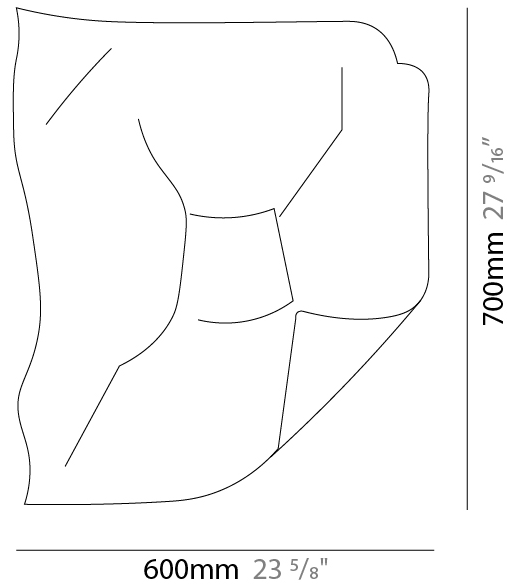

NON SO! SURFACE

D132144- _____
base number

1. To build a product code in our configurator select the specify button on the base model # product page
2. To build a manual product code on this datasheet choose from the options listed below in blue font and add the suffix to the base model #

GENERAL

Series: Non So!
Brand: Knikerboker
Division: Design
Mounting Type: Surface
Mounting Location: Ceiling
Subcategory: Ambient

PHYSICAL

Shape: Rectangle
Length (mm): 600
Length (in): 23 ⁵/₈
Height (mm): 700
Height (in): 27 ⁹/₁₆
Extension (mm): 240
Extension (in): 9 ⁷/₁₆
Light Distribution: Indirect
Fixture Finish: EWH / EBK / MAN / COF / PRD / SLF / GLF / CLF / BRL / EWS / EWG / EWC / EWR / EBS / EBG / EBC / EBC / EBB / MAS / MAD / MAC / MAB / COS / CGO / CCL / CBL / PRS / PRG / PRC / PRB
Fixture Material: Metal

ELECTRICAL

Lamp Type: LED
Input Wattage (W): 21
Total Output Wattage (W): 20
Dimming: Phase Dimming (120Vac Only)
Driver Included: Yes
Driver Location: Integrated
Driver Type: Constant Current - Universal
Driver Class: Class 2
Input Voltage (V): 120 - 277
Constant Current (MA): 250
Upon Request: 0-10Vdc dimming / Phase dimming @120Vac / Non-dimming 120/277Vac

LED

Number of LEDs: 2
Color Temperature (°K): 3000
Max. Delivered Lumen (lm): 2200
CRI: >85 CRI
Lamp Life (hrs): 50000

OPTICAL

RATINGS AND CERTIFICATIONS

Certified By: Certified for North American Standards
IP rating: IP20

PROJECT
TYPE
SPECIFIER
QUANTITY
DATE